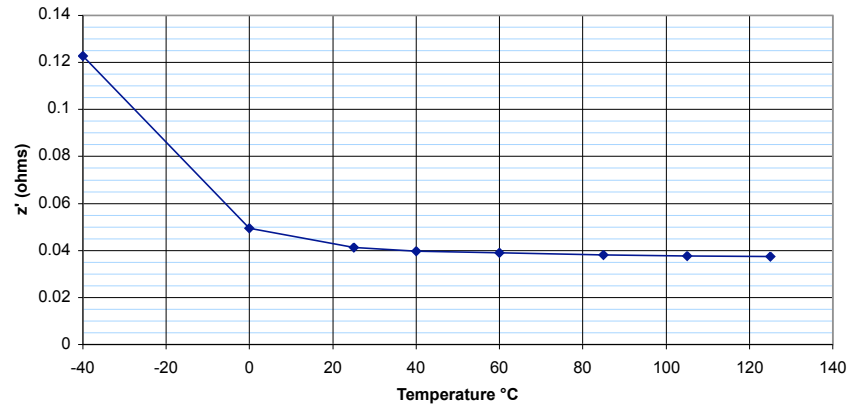

THQ1 Temp Rise (free air) vs. Ripple Power

THQ1025183 S/N65252 @200Hz

THQ1025183 Temp Rise (free air) vs. 200 Hz Ripple Current