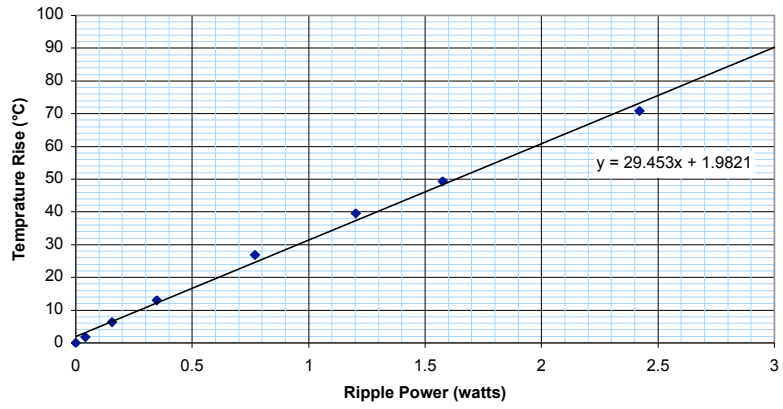

THQ1 Temp Rise (free air) vs. Ripple Power

THQ1025183 S/N65252 @200Hz

THQ1025183 Temp Rise (free air) vs. 200 Hz Ripple Current