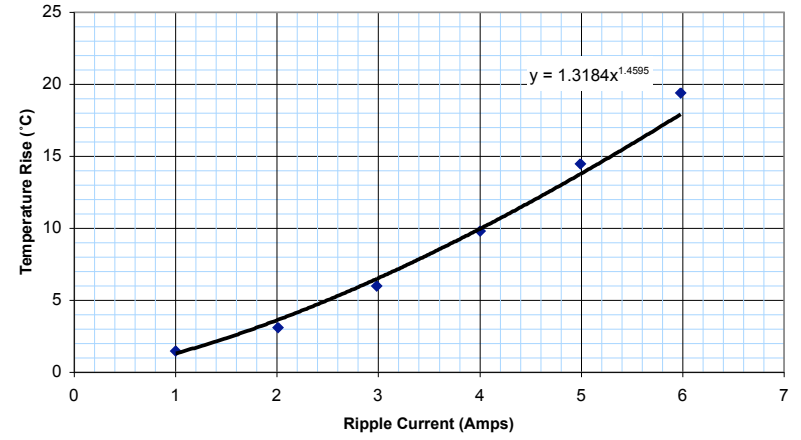

THQ3 Temp Rise (free air) vs. Ripple Power

THQ3025543 temp Rise (free air) vs. 200Hz Ripple Current

THQ3025183 S/N69314 @200Hz