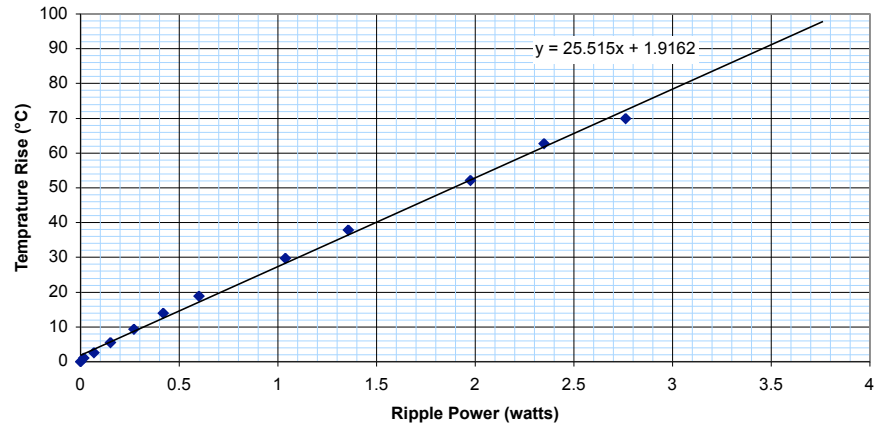

THQ3 Temp Rise (free air) vs. Ripple Power

THQ3025543 temp Rise (free air) vs. 200Hz Ripple Current

THQ3025183 S/N69314 @200Hz