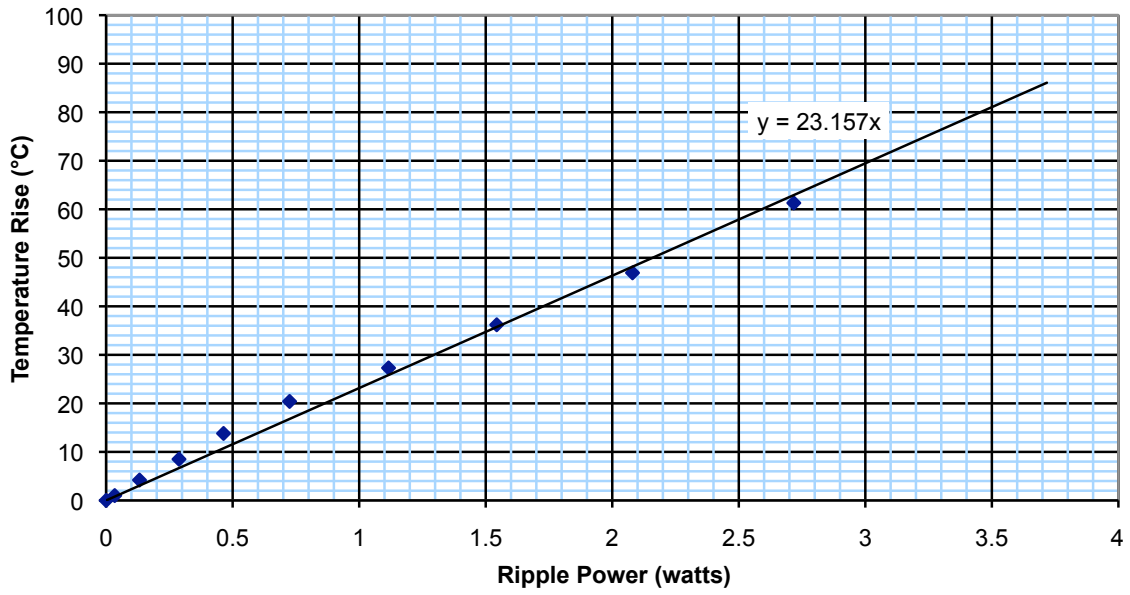

THQ4 Temp Rise vs. Ripple Power

THQ4 Temp Rise (free air) vs. 200Hz Ripple Current