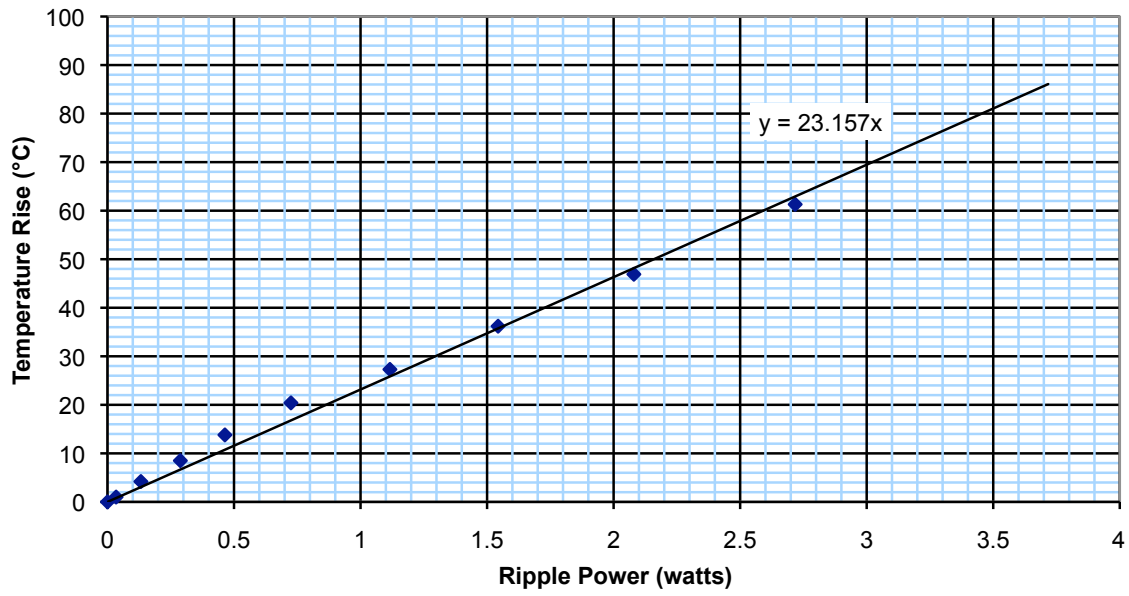

**THQ5 Temp Rise vs. Ripple Power**

**THQ5125452 Temp Rise (free air) vs. 200Hz Ripple Current**